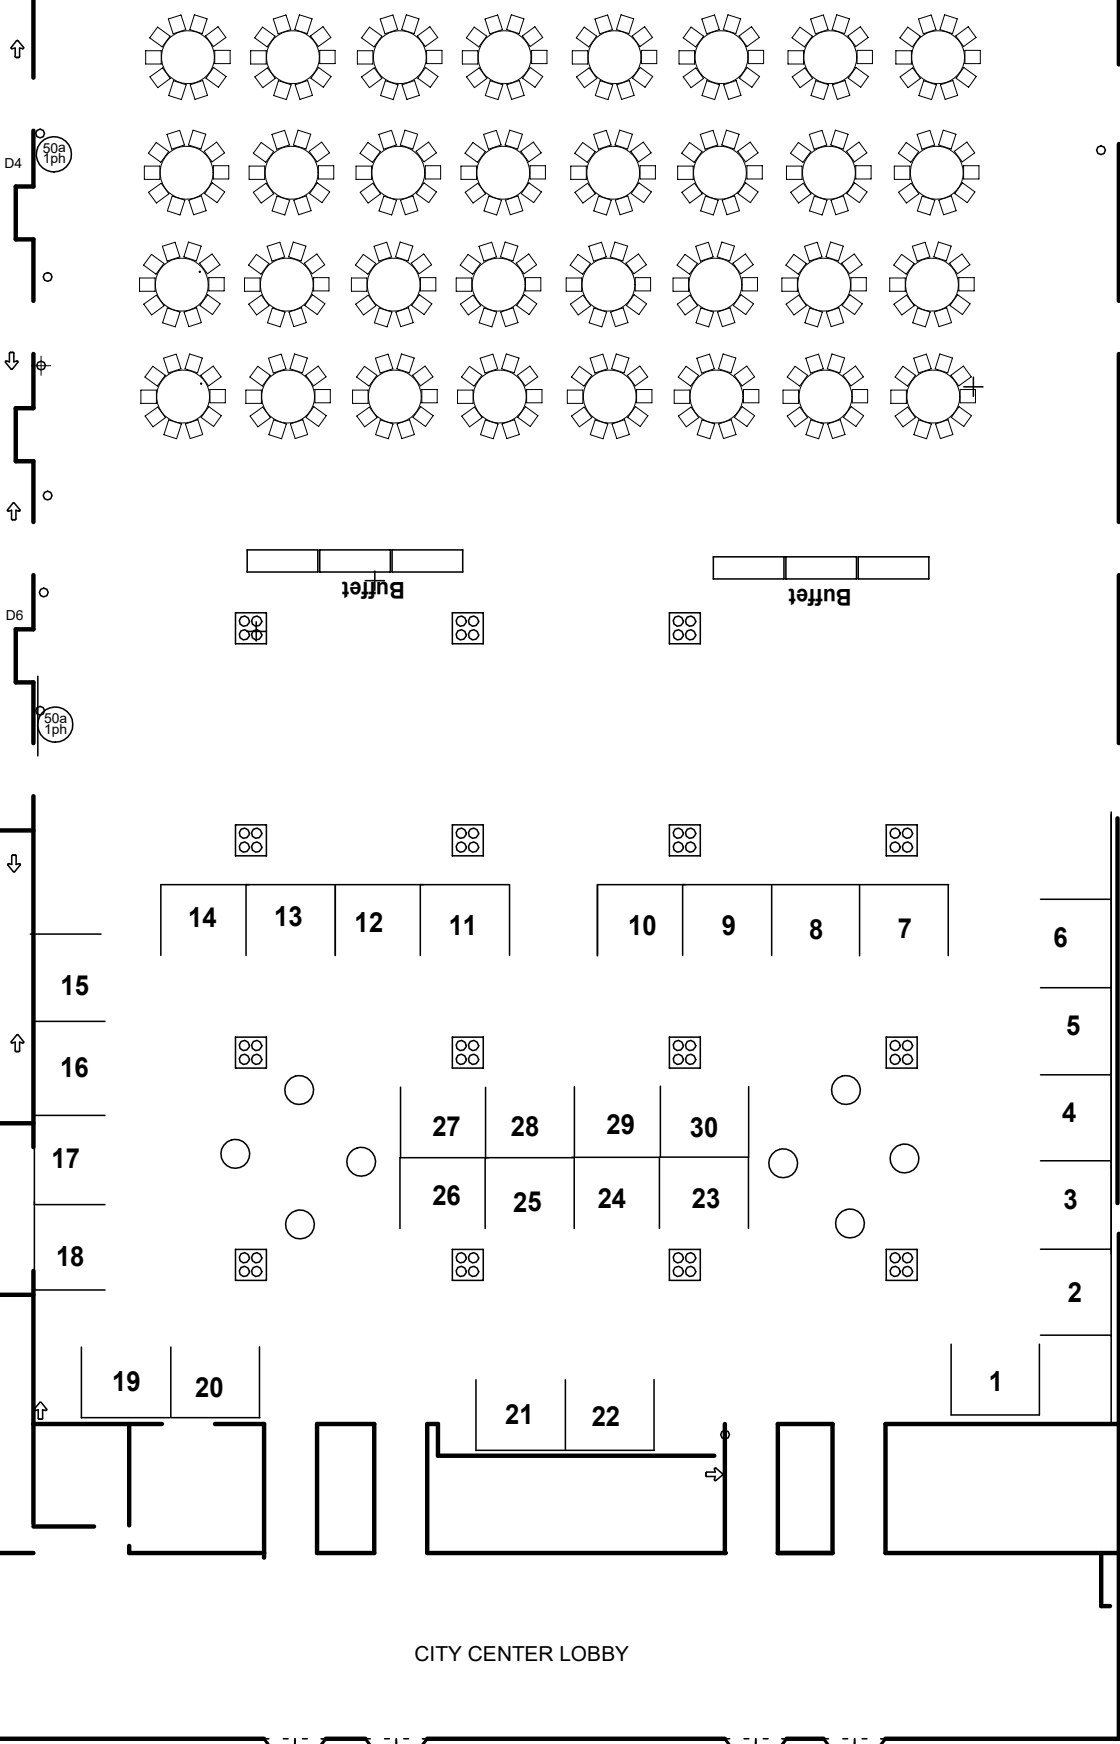

SARATOGA SPRINGS CITY CENTER

BROADWAY

SARATOGA HILTON HOTEL GALLERY

D5
Kitchen Area

ELLSWORTH JONES PLACE

CADD Layout by
Clifton Park Rental Center
518-877-7449